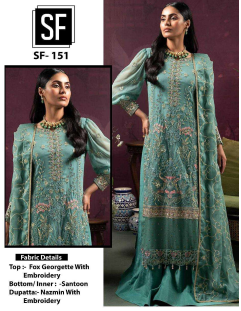

TOP FABRIC : CHECK THE IMAGE ABOVE