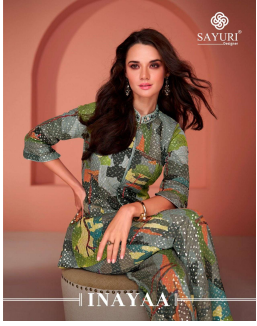

Asliwholesale

TOP FABRIC : COTTON SILK / REAL GEROGETTE
BOTTOM FABRIC : COTTON SILK / REAL GEROGETTE