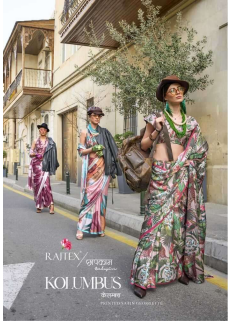

Asliwholesale

SAREE FABRIC : SATIN GEORGETTE