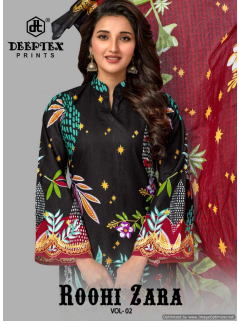

Asliwholesale

TOP FABRIC : LAWN COTTON (2.50 MTR)
BOTTOM FABRIC : COTTON (2.00 MTR)
DUPATTA FABRIC : COTTON (2.20 MTR)