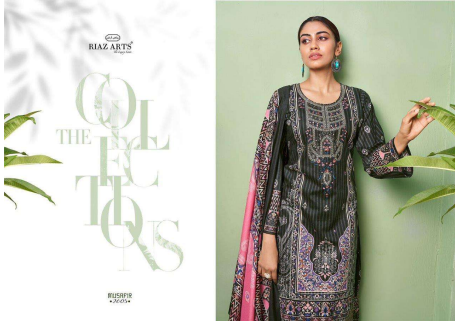

Asliwholesale

TOP FABRIC : KARACHI LAWN CAMRIC DIG PRINT WITH HEAVY PAKISTANI NECK EMBROIDERY
BOTTOM FABRIC : COTTON DYED
DUPATTA FABRIC : LAWN MULMUL DIGITAL PRINT COTTON DUP