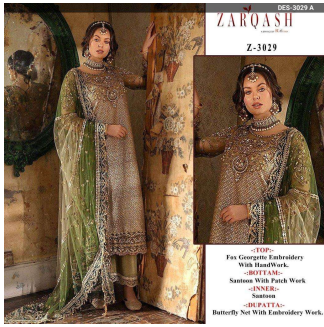

Asliwholesale

TOP FABRIC : FOX GEORGETTE EMBROIDERED WITH HANDWORK

BOTTOM FABRIC : SANTOON WITH EMB PATCH

DUPATTA FABRIC : BUTTERFLY NET HEAVY EMBROIDERED