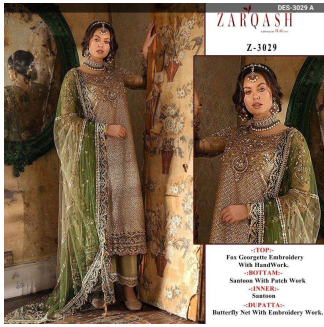

*Asliwholesale*

TOP FABRIC : FOX GEORGETTE EMBROIDERED WITH HANDWORK  
BOTTOM FABRIC : SANTOON WITH EMB PATCH  
DUPATTA FABRIC : BUTTERFLY NET HEAVY EMBROIDERED