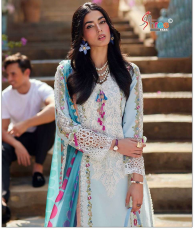

Asliwholesale

MUSHQ
PREMIUM LAWN COLLECTION-24

TOP FABRIC : CAMBRIC COTTON
BOTTOM FABRIC : SEMI LAWN
DUPATTA FABRIC : CHIFFON/COTTON