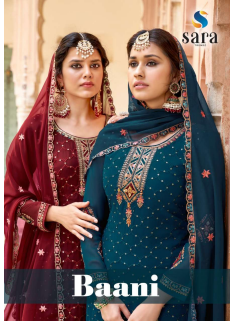

Asliwholesale

Baani

TOP FABRIC : GEORGETTE EMBROIDERED

BOTTOM FABRIC : GEORGETTE

DUPATTA FABRIC : GEORGETTE