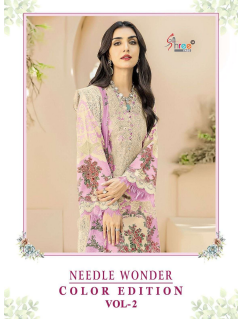

Asliwholesale

NEEDLE WONDER
COLOR EDITION
VOL-2

TOP FABRIC : COTTON
BOTTOM FABRIC : SEMI LAWN
DUPATTA FABRIC : CHIFFON/COTTON