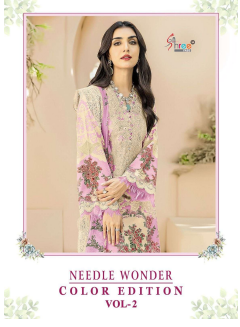

*Asliwholesale*

NEEDLE WONDER  
COLOR EDITION  
VOL-2

TOP FABRIC : COTTON  
BOTTOM FABRIC : SEMI LAWN  
DUPATTA FABRIC : CHIFFON/COTTON