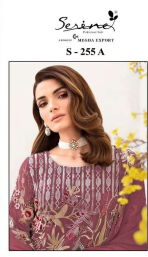

TOP FABRIC : CHECK THE IMAGE ABOVE