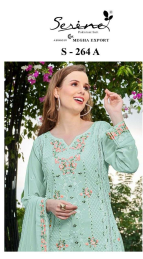

TOP FABRIC : CHECK THE IMAGE ABOVE