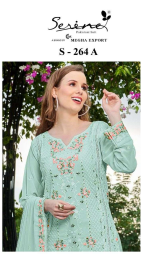

TOP FABRIC : CHECK THE IMAGE ABOVE