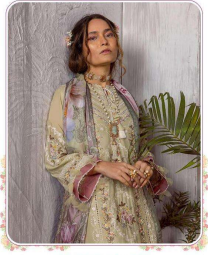

Asliwholesale

MARIYA B LAWN
FESTIVAL COLLECTION
VOL-2

TOP FABRIC : COTTON
BOTTOM FABRIC : SEMI LAWN
DUPATTA FABRIC : CHIFFON/COTTON