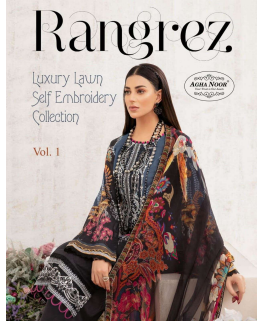

Asliwholesale

TOP FABRIC : LAWN COTTON (2.50 MTR)
BOTTOM FABRIC : SEMI LAWN (2.00 MTR)
DUPATTA FABRIC : COTTON (2.20 MTR)