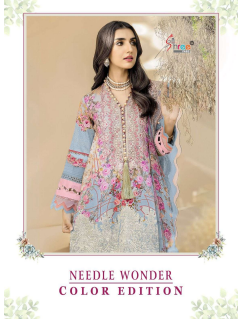

Asliwholesale

NEEDLE WONDER
COLOR EDITION

TOP FABRIC : COTTON
BOTTOM FABRIC : SEMI LAWN
DUPATTA FABRIC : CHIFFON/COTTON