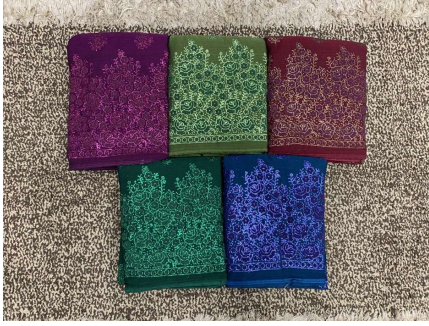

*Asliwholesale*

SAREE FABRIC : CHIFFON GEORGETTE