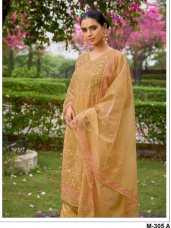

TOP FABRIC : CHECK THE IMAGE ABOVE