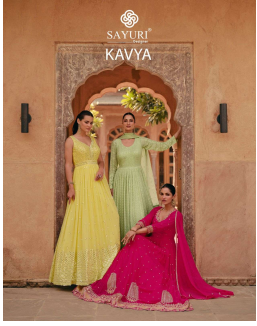

Asliwholesale

TOP FABRIC : GEORGETTE EMBROIDERED
DUPATTA FABRIC : NET