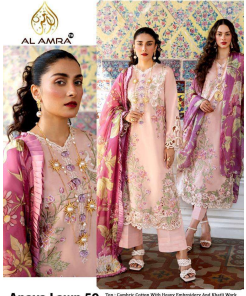

TOP FABRIC : CHECK THE IMAGE ABOVE