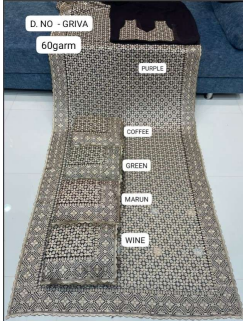

*Asliwholesale*

SAREE FABRIC : 60 GRAM