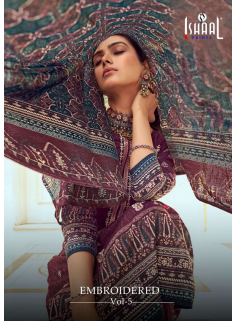

*Asliwholesale*

TOP FABRIC : LAWN (2.50 MTR)

BOTTOM FABRIC : LAWN (2.00 MTR)

DUPATTA FABRIC : COTTON (2.20 MTR)