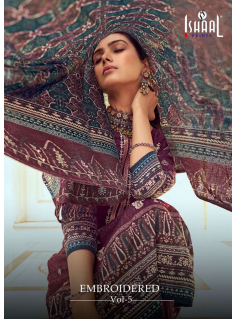

Asliwholesale

TOP FABRIC : LAWN (2.50 MTR)
BOTTOM FABRIC : LAWN (2.00 MTR)
DUPATTA FABRIC : COTTON (2.20 MTR)