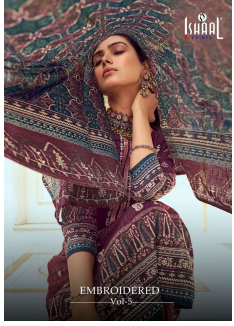

Asliwholesale

TOP FABRIC : LAWN (2.50 MTR)
BOTTOM FABRIC : LAWN (2.00 MTR)
DUPATTA FABRIC : COTTON (2.20 MTR)