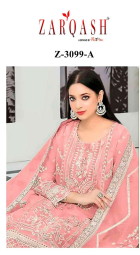

ZARQASH
Z-3099-A

TOP FABRIC : CHECK THE IMAGE ABOVE