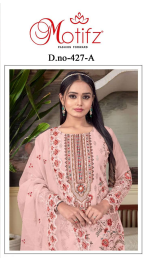

Motifz
D.no-427-A

TOP FABRIC : CHECK THE IMAGE ABOVE