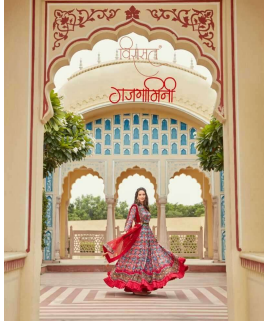

Asliwholesale

TOP FABRIC : DOLA SILK
DUPATTA FABRIC : Soft Net