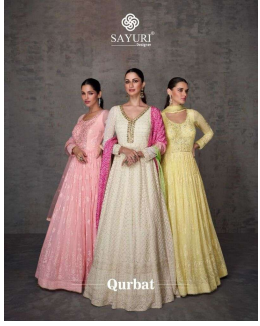

Asliwholesale

TOP FABRIC : REAL GEORGETTE (FREE SIZE STITCH)
DUPATTA FABRIC : CHINON