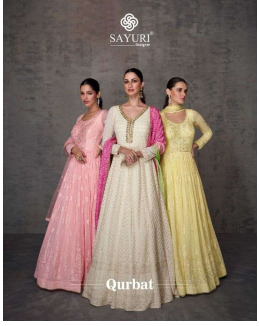

Asliwholesale

TOP FABRIC : REAL GEORGETTE (FREE SIZE STITCH)
DUPATTA FABRIC : CHINON