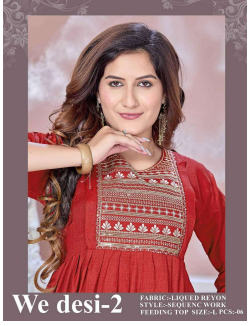

Asliwholesale

We desi-2 FABRIC: LIQUID RAYON
STYLE: SLOTTED NECK
FEEDING TOP SIZE: 4, PCS: 26

TOP FABRIC : RAYON