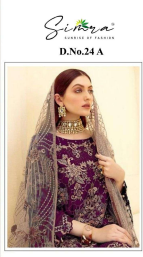

TOP FABRIC : CHECK THE IMAGE ABOVE