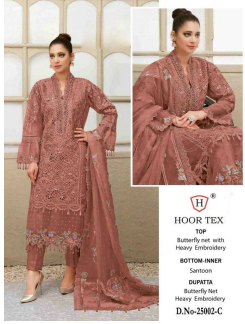

TOP FABRIC : CHECK THE IMAGE ABOVE