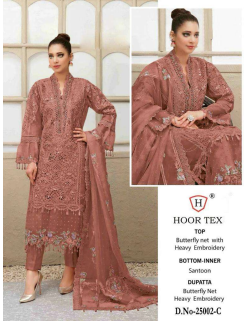

TOP FABRIC : CHECK THE IMAGE ABOVE