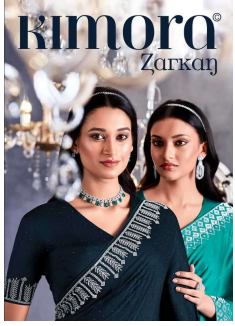

*Asliwholesale*

SAREE FABRIC : SATIN WITH SWAROZKI DIAMOND