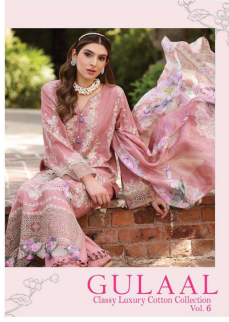

Asliwholesale

GULAAL
Classy Luxury Cotton Collection
Vol. 6

TOP FABRIC : COTTON (2.50 Mtr)

BOTTOM FABRIC : COTTON (2.00 Mtr)

DUPATTA FABRIC : COTTON (2.30 Mtr)