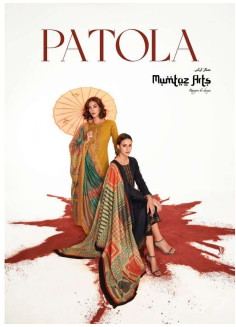

Asliwholesale

TOP FABRIC : Pure Jam Satin
BOTTOM FABRIC : LAWN COTTON
DUPATTA FABRIC : LAWN COTTON