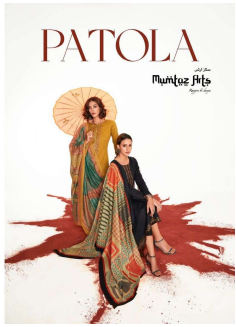

*Asliwholesale*

TOP FABRIC : Pure Jam Satin  
BOTTOM FABRIC : LAWN COTTON  
DUPATTA FABRIC : LAWN COTTON