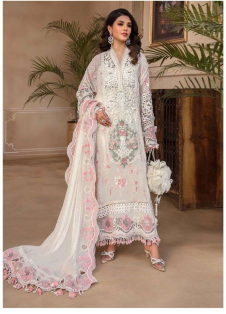

TOP FABRIC : CHECK THE IMAGE ABOVE