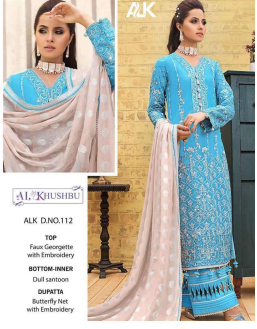

Asliwholesale

AL KHUSHBU

ALK DNO.112

TOP
Faux Georgette
with Embroidery

BOTTOM-INNER
Chiffon

DUPETTA
Butterfly Net
with Embroidery

TOP FABRIC : CHECK THE IMAGE ABOVE