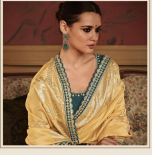

Asliwholesale

sindhuri

BY KINORA

MAHARANI

महारानी

SAREE FABRIC : DOLA SILK