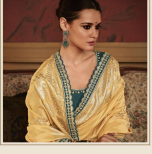

Asliwholesale

sindhuri

BY KINORA

MAHARANI

महारानी

SAREE FABRIC : DOLA SILK