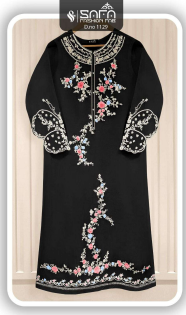

Asliwholesale

TOP FABRIC : Faux Georgette
BOTTOM FABRIC : COTTON STRETCHABLE
DUPATTA FABRIC : Designer