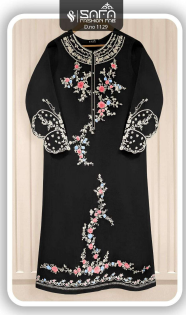

*Asliwholesale*

TOP FABRIC : Faux Georgette  
BOTTOM FABRIC : COTTON STRETCHABLE  
DUPATTA FABRIC : Designer