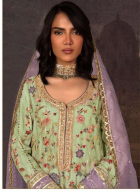

TOP FABRIC : CHECK THE IMAGE ABOVE