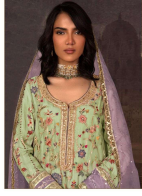

TOP FABRIC : CHECK THE IMAGE ABOVE