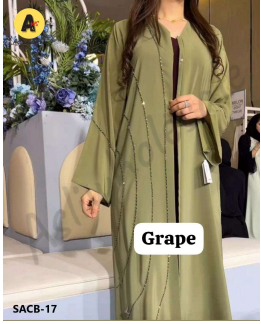

Asliwholesale

Grape

SACB-17

TOP FABRIC : CY CRUSH IMPORTED
DUPATTA FABRIC : FANCY