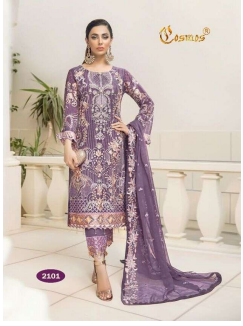

Asliwholesale

TOP FABRIC : Faux Georgette

BOTTOM FABRIC : Santoon

DUPATTA FABRIC : Net With Embroidery