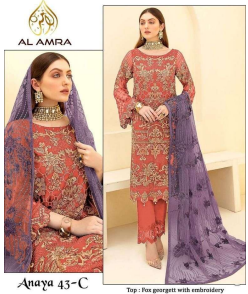

Alamra 43-C

TOP FABRIC : CHECK THE IMAGE ABOVE