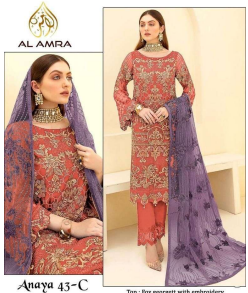

Alamra 43-C

TOP FABRIC : CHECK THE IMAGE ABOVE