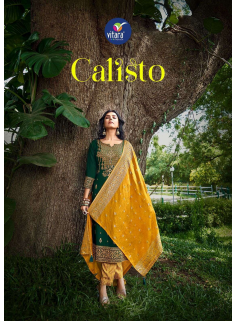

*Asliwholesale*

TOP FABRIC : HEAVY RAYON WITH FOIL PRINT & HANDWORK (Length : 46

BOTTOM FABRIC : RAYON FOIL PRINT

DUPATTA FABRIC : VISCOSE CHANDERI WITH FOIL