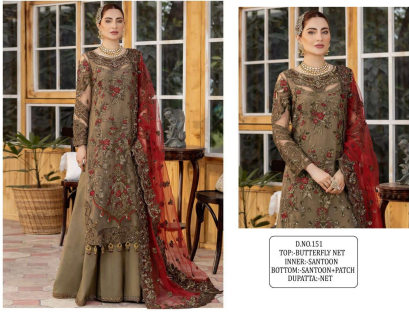

Asliwholesale

TOP FABRIC : CHECK THE IMAGE ABOVE