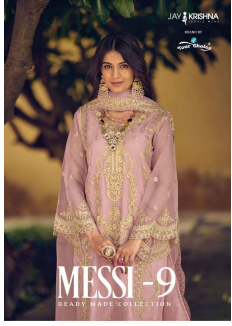

Asliwholesale

TOP FABRIC : ORGANZA WITH EMBROIDERY
BOTTOM FABRIC : DULL SILK
DUPATTA FABRIC : ROMA SILK