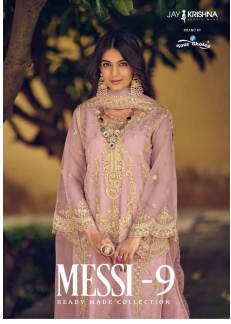

Asliwholesale

TOP FABRIC : ORGANZA WITH EMBROIDERY
BOTTOM FABRIC : DULL SILK
DUPATTA FABRIC : ROMA SILK