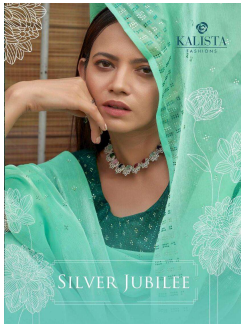

Asliwholesale

SAREE FABRIC : BLUEBERRY