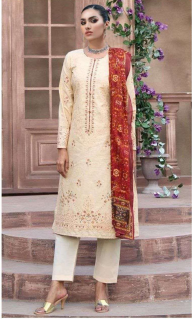

TOP FABRIC : CHECK THE IMAGE ABOVE