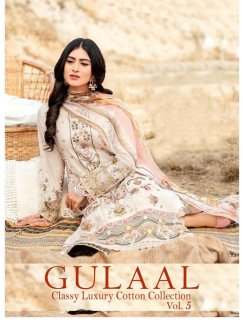

*Asliwholesale*

**TOP FABRIC : COTTON (2.50 Mtr)**

**BOTTOM FABRIC : COTTON (2.00 Mtr)**

**DUPATTA FABRIC : COTTON (2.30 Mtr)**