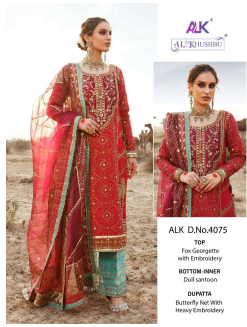

TOP FABRIC : CHECK THE IMAGE ABOVE