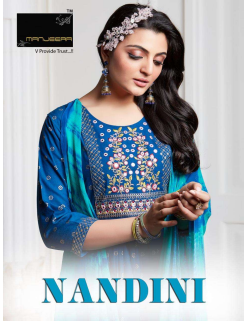

Asliwholesale

TOP FABRIC : CAPSULE PRINT
BOTTOM FABRIC : TWO TONE
DUPATTA FABRIC : Shiburi