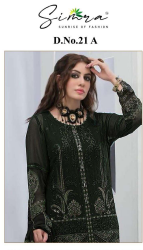

TOP FABRIC : CHECK THE IMAGE ABOVE