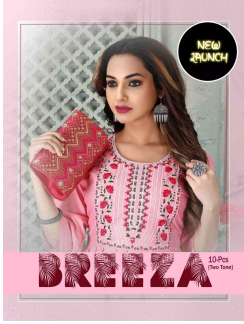

Asliwholesale

TOP FABRIC : TWO TONE