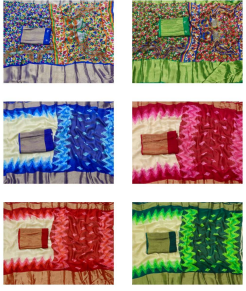

*Asliwholesale*

SAREE FABRIC : SOFT CHIFFON WITH GOLDEN PATTA