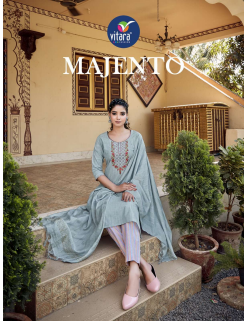

Asliwholesale

TOP FABRIC : COTTON (Length - 48 inch)
BOTTOM FABRIC : COTTON PRINTED
DUPATTA FABRIC : VISCOSE